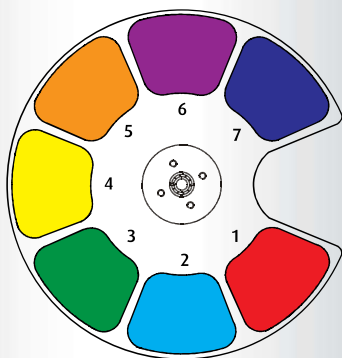

### Features

Modular Construction	Pan- 540°
Fast Service Design	Tilt- 265°
No Fans	Max Speed Pan (540°)- 4.36s
LED Type - 440W High CRI Engine	Max Speed Tilt (265°)- 2.42s
LED Life - L70 Rating 50,000 hours	Full Color LCD Display W/ Battery Mode
RDM Compatible	5-Pin DMX/RDM Connector
Control Options - DMX 512 / RDM / Art-Net	Ethernet In and Passive thru
DMX Channels - 47	PowerCON TRUE1 Connector
Integrated Yoke Arm Handles	Pan and Tilt Locks

### Optical

CMY / CTO - Linear  
Framing System  
Lens Defog System  
Iris  
Zoom - 7 to 42 degrees  
Light Frost  
Prism - Linear 4 Facet

Rotating Gobo Wheel  
7 + Open  
Metal GOBO's

- 1 - Foilage (Glass)
- 2 - Fracture
- 3 - Xylem
- 4 - Valient
- 5 - Fire
- 6 - Bars
- 7 - Pin Wheel

Interchangeable  
Color Wheel

- 1 - Red
- 2 - Blue
- 3 - Green
- 4 - Yellow
- 5 - Orange
- 6 - Purple
- 7 - Dark Blue

Interchangeable  
Gobo Wheel  
8 + Open  
Metal GOBO's

- 1 - Waves
- 2 - Splash
- 3 - Triangles
- 4 - Polymoba
- 5 - Stars
- 6 - Modern
- 7 - Crescents
- 8 - Twist

Gobo Dimensions  $\varnothing$  { O.D.- 30mm (1.18 in)  
Image Area- 25mm (.98 in)