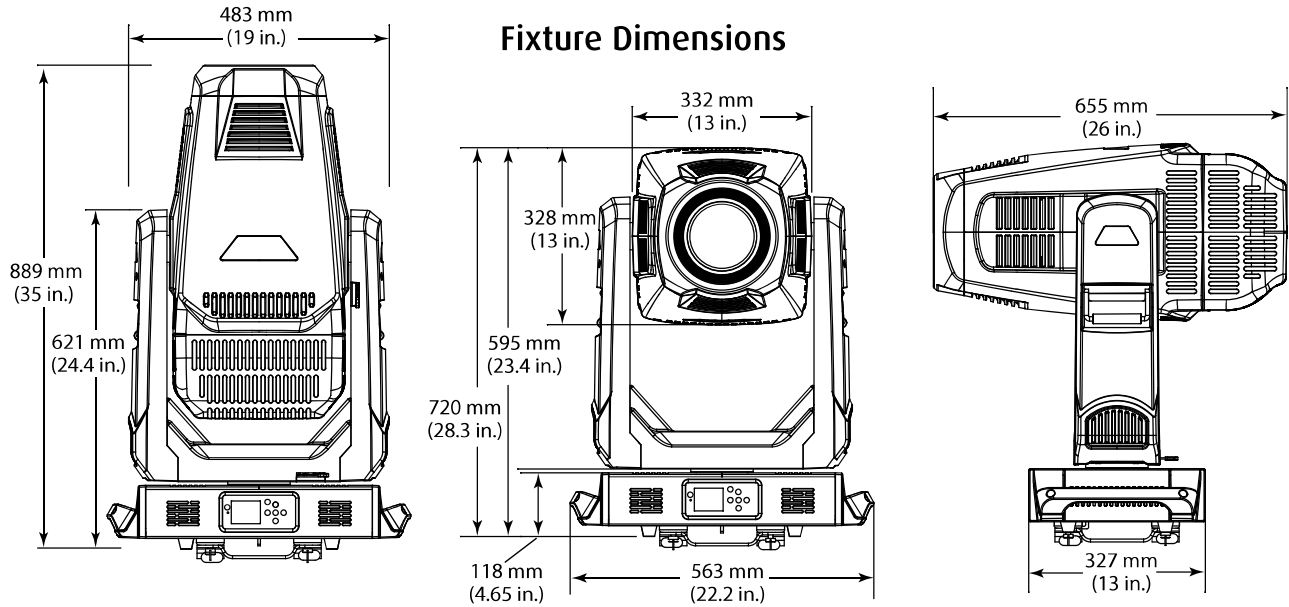

Gobo Dimensions  $\varnothing$  { O.D.- 30mm (1.18 in)  
Image Area- 25mm (.98 in)

### Dimensions / Physical

Fixture Weight	50.35 Kg (111 Lbs.)
Packing Gross / Shipping Weight	66 Kg (146 Lbs.)
Shipping Dimensions (L x W x H)	1016 x 660 x 470 mm 40 x 26 x 18.5 in.
Min Distance to Flammable Objects	0.5m (1.64 ft.)
Min Distance to Lighted Objects	1.5m (4.9 ft.)
Operating Temperature	0 - 35° C (32 - 95° F)
Storage Temperature	-20 - 60° C (0 - 140° F)
Compliance Approvals	CE, ETL